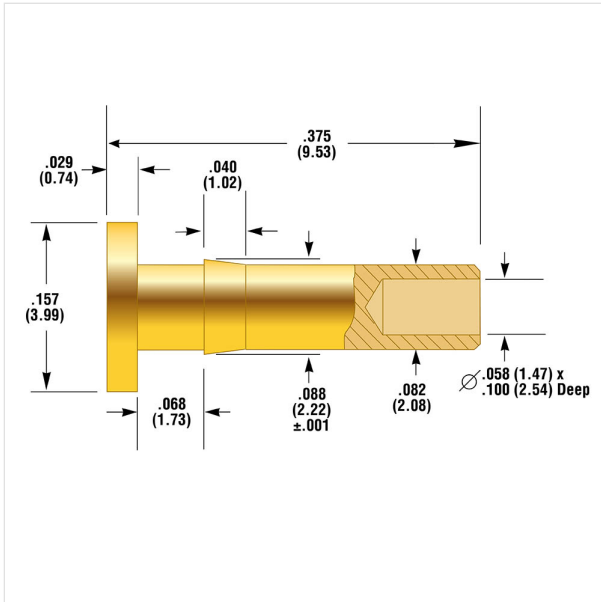

## GPP-95-2

### Test System Interface Probe

Product Family: GPP