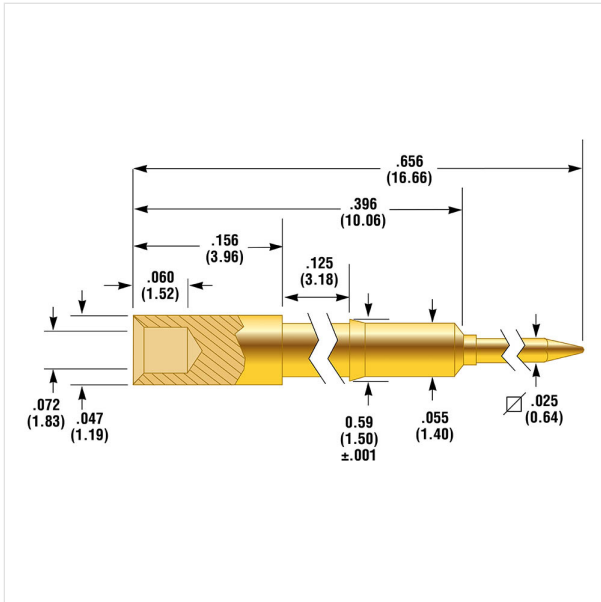

### Test System Interface Probe

Product Family: SIP

Additional information:

**Application:** General Interconnect